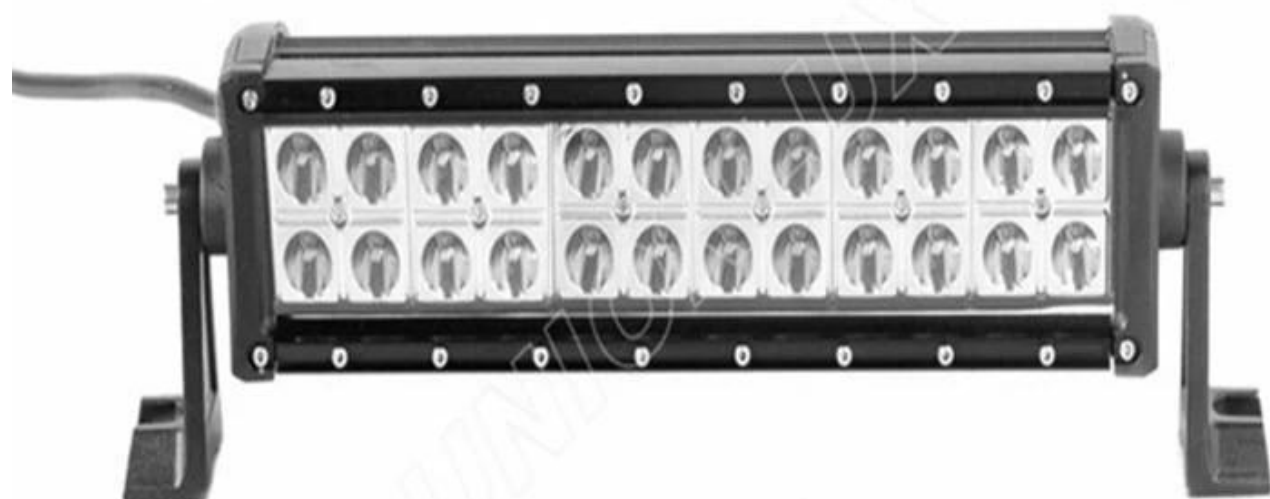

3w Cree LED A

LED

& 3w Cree LED
& 10-30 DC / IP 67 / 6000K
& PC

LED

10-30 DC
IP 67
6000K
PC
Alu
30000

UNIONLUX

UNIONLUX

36CM

42.5CM

UNIONLUX

56.5CM

63CM

UNIONLUX

82CM

88.5CM

UNIONLUX

107.3CM

113.8CM

UNIONLUX

128CM

134CM

UNIONLUX

132.8CM

139.3CM