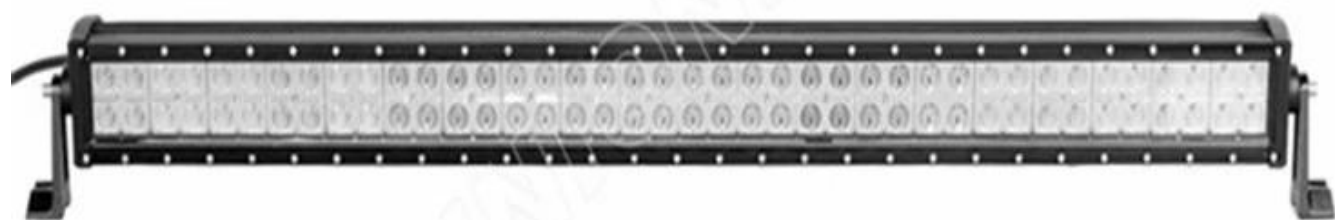

3w Cree LED A

LED

& 3w Cree LED
& 10-30 DC / IP 67 / 6000K
& PC

LED

10-30 DC
IP 67
6000K
PC
Alu
30000

UNIONLUX

UNIONLUX

36CM

42.5CM

UNIONLUX

56.5CM

63CM

UNIONLUX

82CM

88.5CM

UNIONLUX

107.3CM

113.8CM

UNIONLUX

128CM

134CM

UNIONLUX

132.8CM

139.3CM