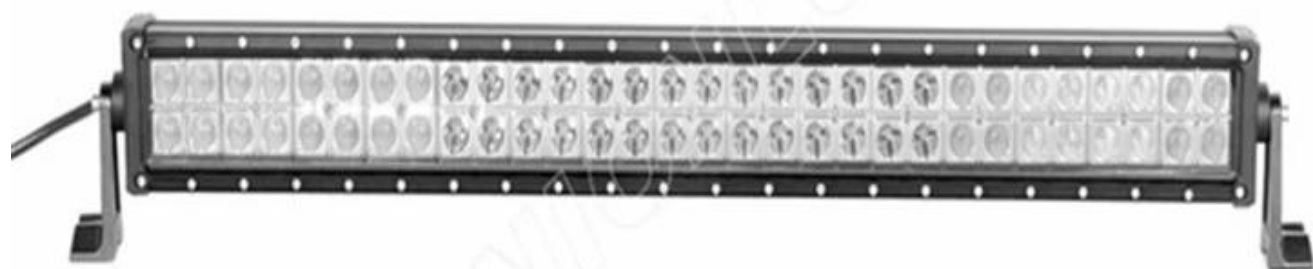

3w Cree LED A

LED

& 3w Cree LED
& 10-30 DC / IP 67 / 6000K
& PC

LED

10-30 DC
IP 67
6000K
PC
Alu
30000

UNIONLUX

UNIONLUX

36CM

42.5CM

UNIONLUX

56.5CM

63CM

UNIONLUX

82CM

88.5CM

UNIONLUX

107.3CM

113.8CM

UNIONLUX

128CM

134CM

UNIONLUX

132.8CM

139.3CM