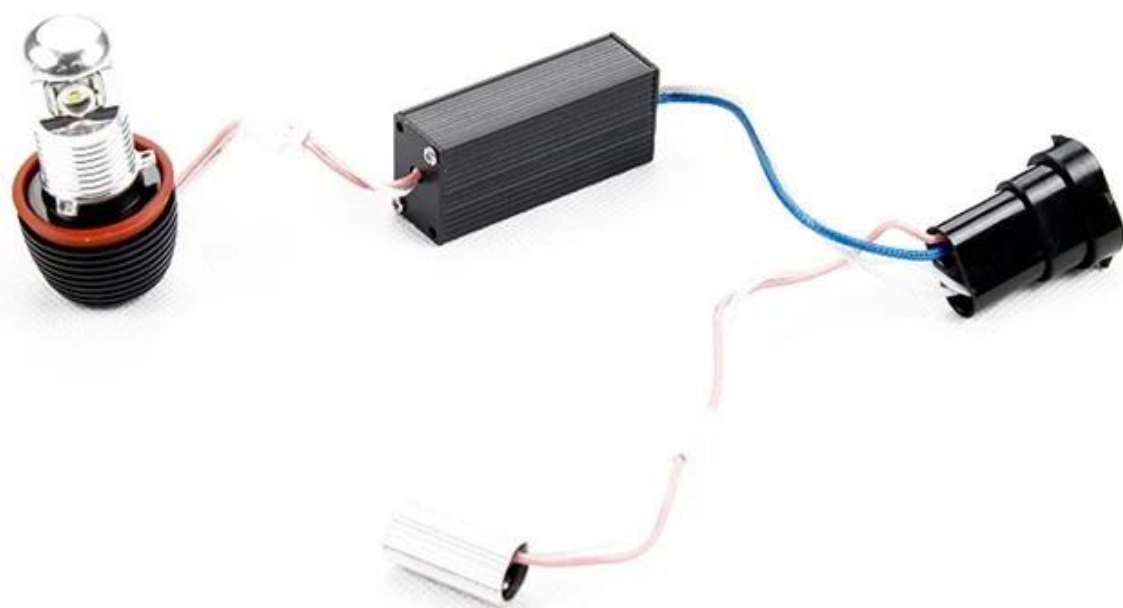

# BMW-E92 Cree XPE 10w H8 LED UX-AE92103P

- 100% Cree XPE LED chips
- 100% 50,000 hours lifespan
- 100% canbus built-in resistor
- 100% 12V operation

## BMW LED H8 10W

H8 Halo  
10W

- BMW 1 E81 3
- BMW 1 E82
- BMW 1 E87 5 2007 3
- BMW 1 E88
- BMW 3 E90 M3 2007
- LCI BMW 3 E90 Feb.2008
- LCI BMW 3 E91 2008 2
- BMW 3 E92 2006
- BMW 3 E93 2006
- BMW 6 Series E63 2007 9 M6
- BMW X5 E70 Sept.2007