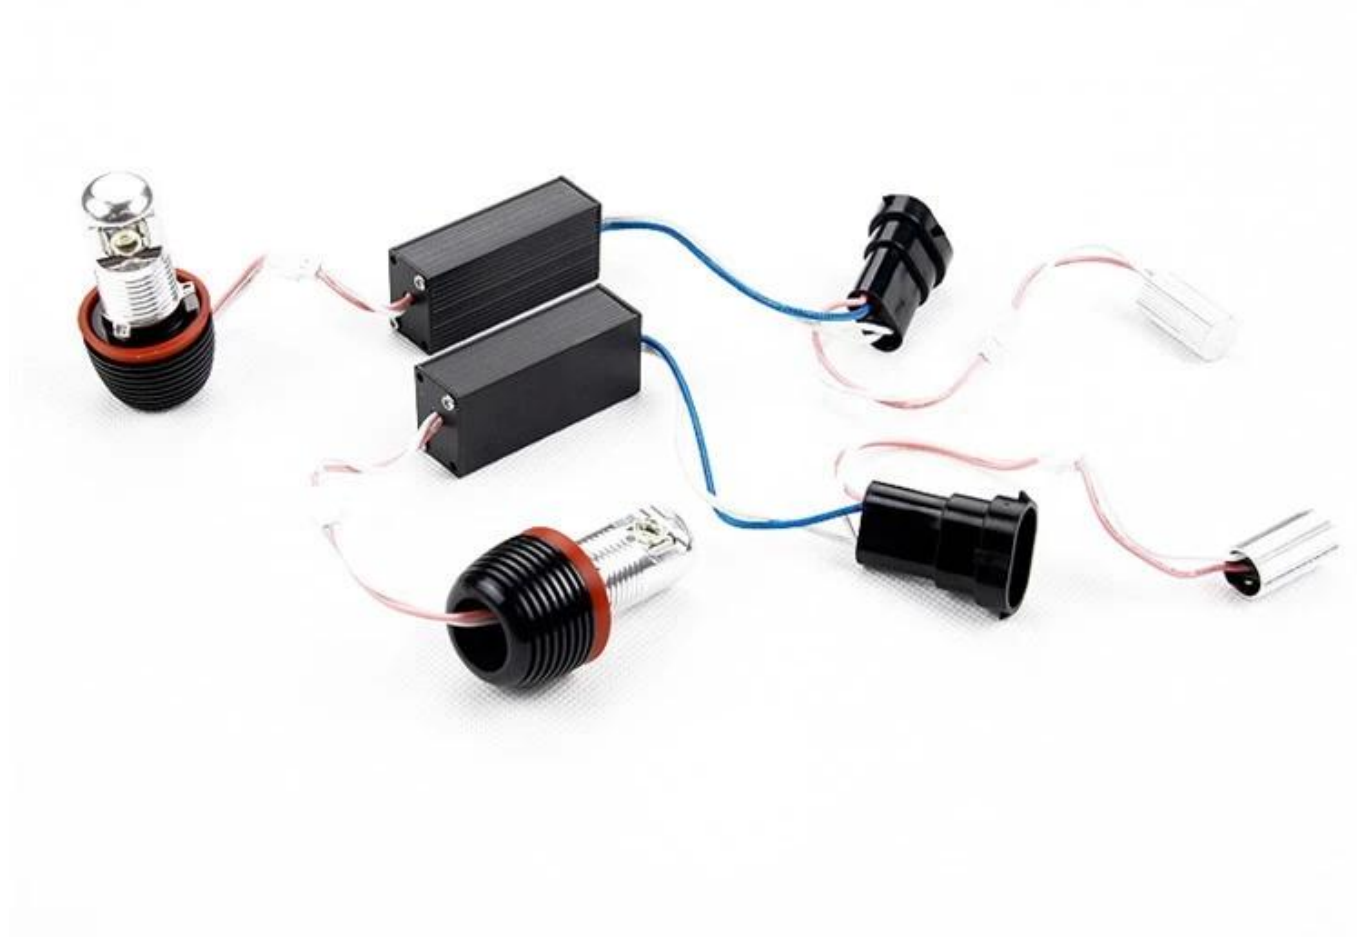

# BMW-E92 Cree XPE 10w H8 LED UX-AE92103P

- 100% Cree XPE LED chips
- 100% 50,000 hours lifespan
- 100% canbus built-in resistor
- 100% 12V operation

## BMW LED H8 10W

H8 Halo  
10W

- BMW 1 E81 3
- BMW 1 E82
- BMW 1 E87 5 2007 3
- BMW 1 E88
- BMW 3 E90 M3 2007
- LCI BMW 3 E90 Feb.2008
- LCI BMW 3 E91 2008 2
- BMW 3 E92 2006
- BMW 3 E93 2006
- BMW 6 Series E63 2007 9 M6
- BMW X5 E70 Sept.2007