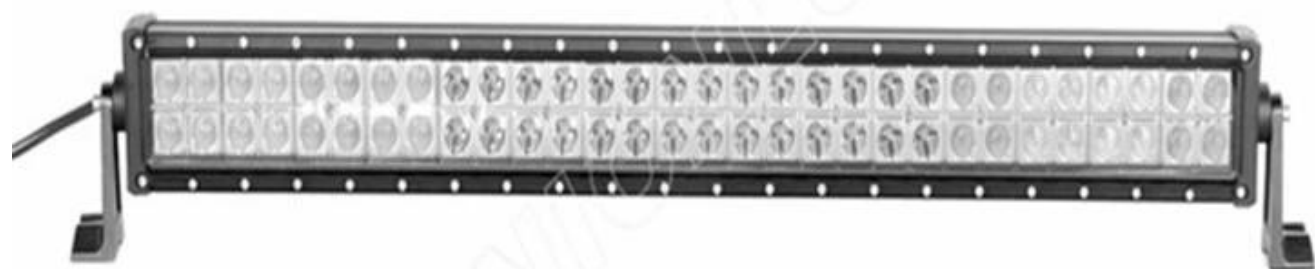

3w Epistar LED Light

Spec:

3w LED Light
Color Temp: 21000LM
Type

Features:

- . Voltage: 10-30 DC
- . Protection: IP 67
- . Color Temp: 6000K
- . Type: PC
- . Material: Aluminum
- . Size: 100mm / 100mm / 100mm
- . Power: 30000lm

UNIONLUX

□□□□ :

20.5CM

27CM

UNIONLUX

36CM

42.5CM

UNIONLUX

56.5CM

63CM

UNIONLUX

82CM

88.5CM

UNIONLUX

107.3CM

113.8CM