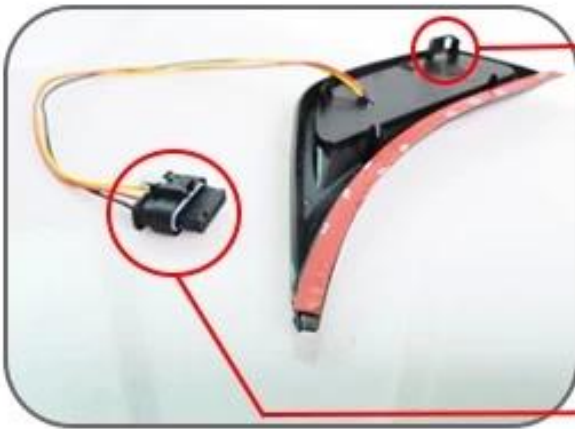

# JL LED SIDE MARKER SM-JL182

Original Car Buckle  
Installation

Direct Plug to  
Original Socket  
PLUG & PLAY

**FIT FOR JEEP WRANGLER 2018-2020**

# UPGRADE VERSION

FIT FOR JEEP WRANGLE JL 2018-2020

Dual Color Design: Amber for Turing Signal Light, White for Running Light

**+300%**  
**BRIGHTNESS**

**55000hrs**  
**LIFESPAN**

**70%**  
**ENERGY SAVING**