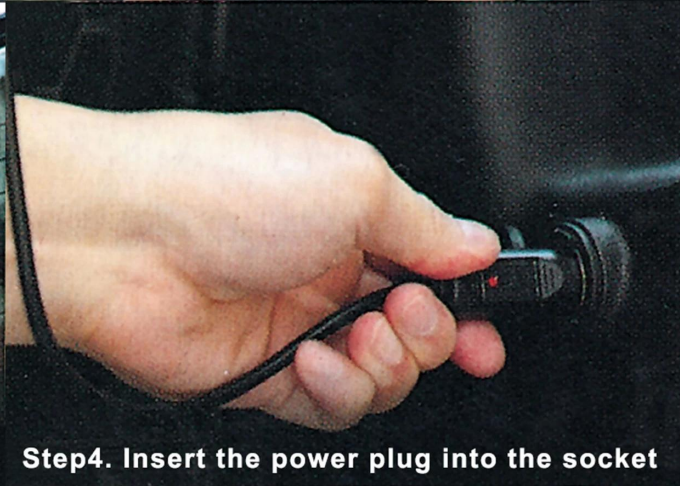

UNIONLUX

LED CARGO LIGHT

Fit for JEEP JL 2018-2022

YGD-JL18220

High Performance LED

OEM Design for Rear Wiper

Power Plug With On/Off Buton

INSTALLATION

Step1. Remove the original Rear Wiper Cover

Step2. Put Cargo Light on the same position

Step3. Tighten the screws, ensure it's stable

Step4. Insert the power plug into the socket

Cargo Room Light

Rear Working Light