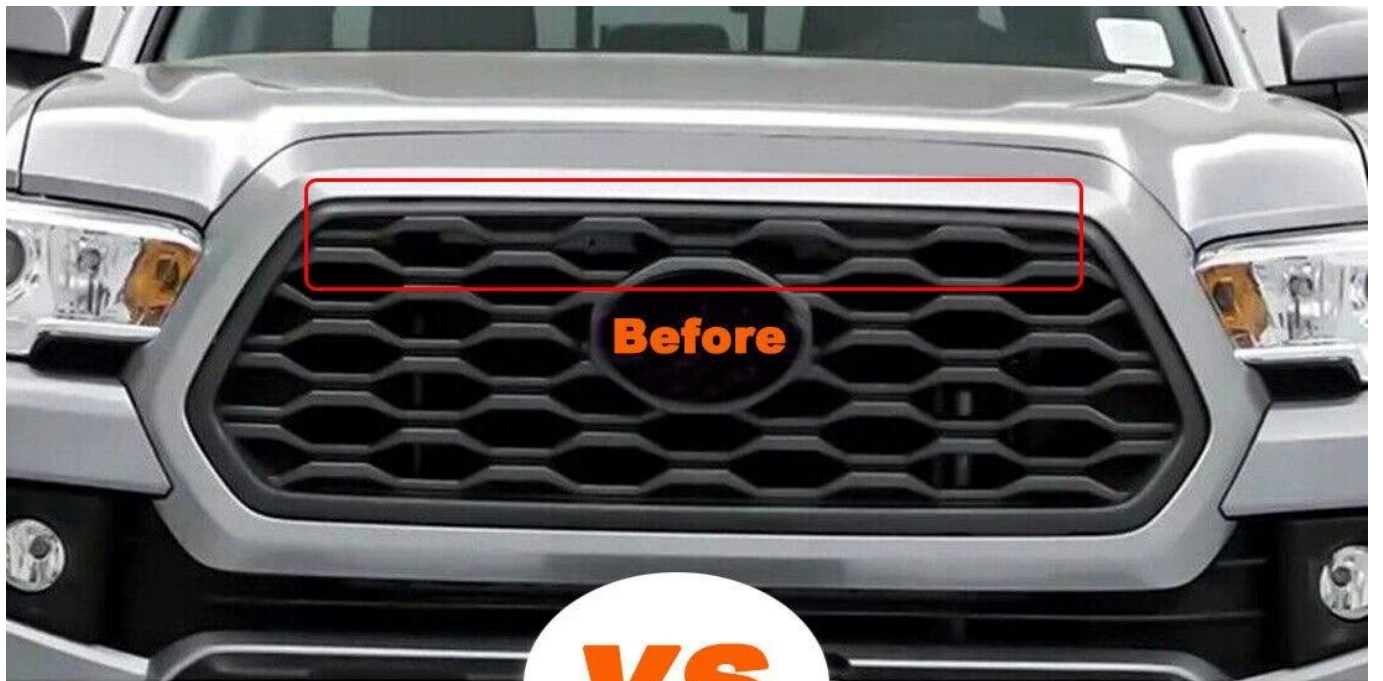

Zip Ties

Controller

LED Driver

VS

Product Details

Our high quality 3535 led ✓
Rigid construction ✓
Waterproof ✓

Other led ✗

Waterproof

PLUG AND PLAY DESIGN

no drilling required