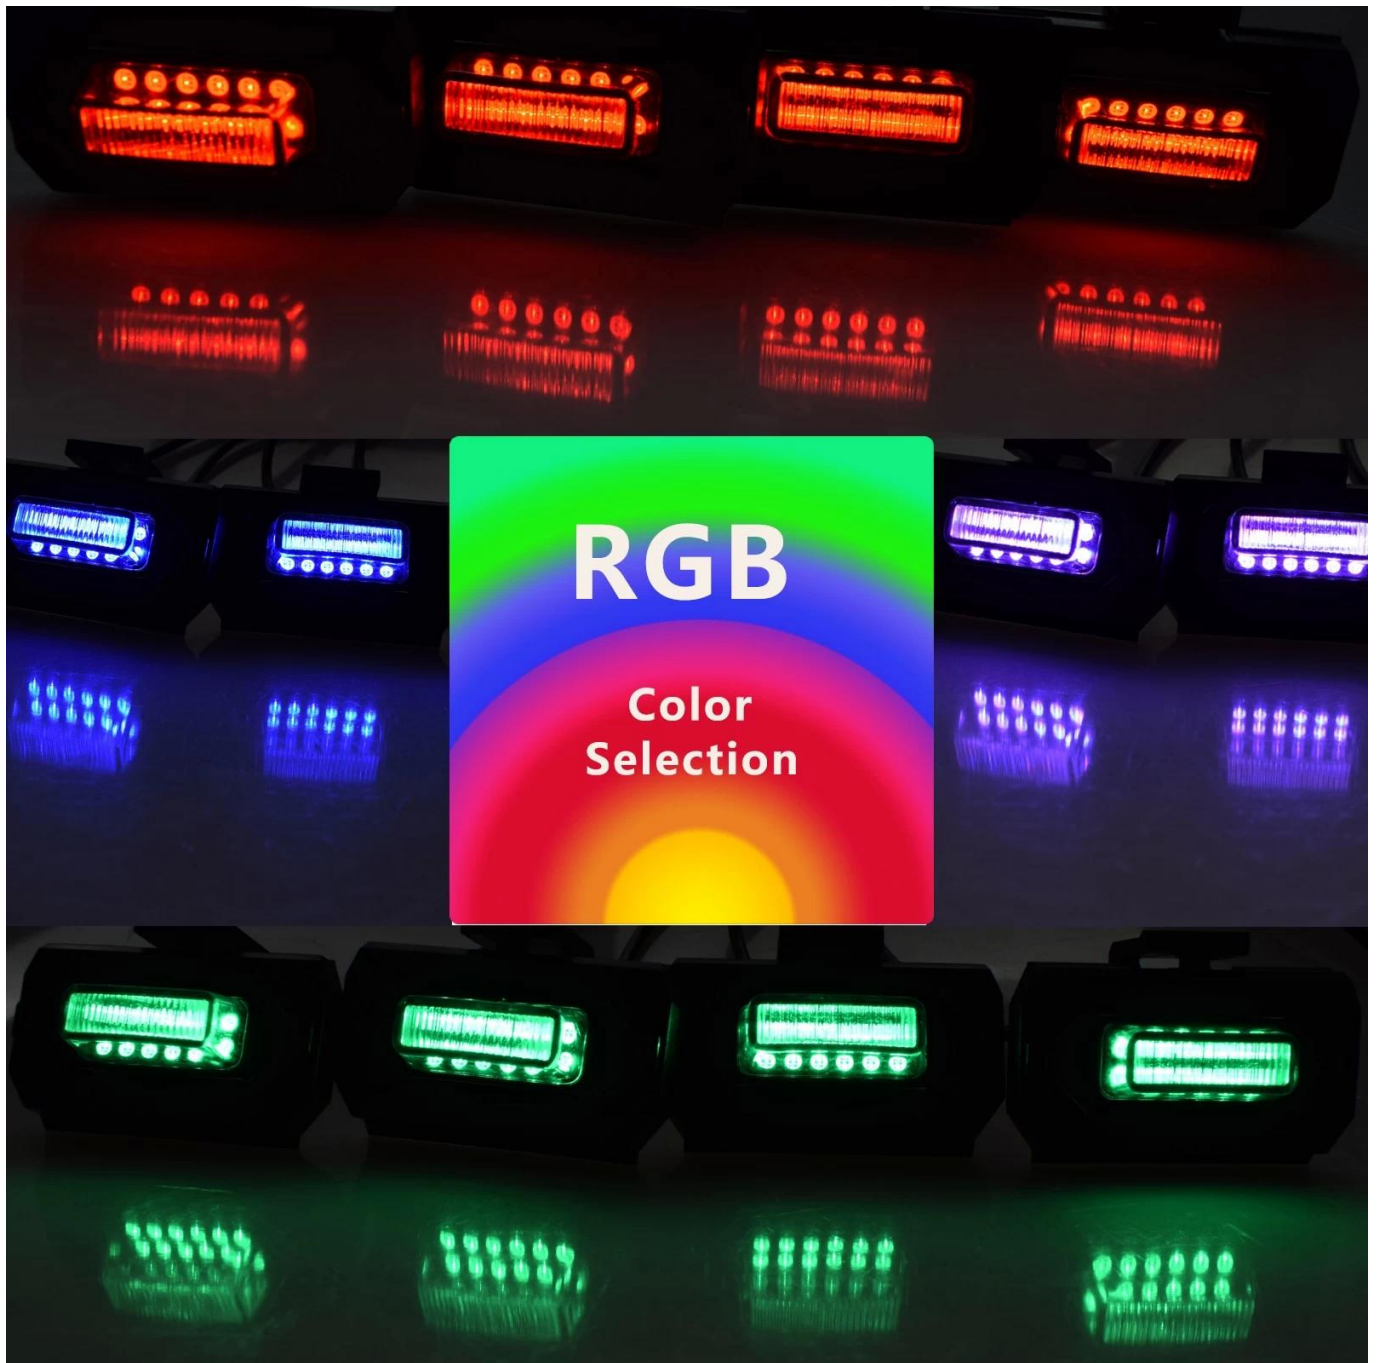

Zip Ties

Controller

LED Driver

VS

Product Details

Our high quality 3535 led ✓
Rigid construction ✓
Waterproof ✓

Other led ✗

Waterproof

PLUG AND PLAY DESIGN

no drilling required