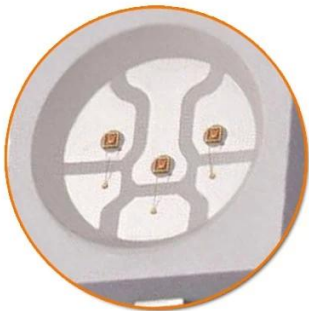

Zip Ties

Controller

LED Driver

VS

Product Details

Our high quality 3535 led ✓
Rigid construction ✓
Waterproof ✓

Other led ✗

Waterproof

PLUG AND PLAY DESIGN

no drilling required