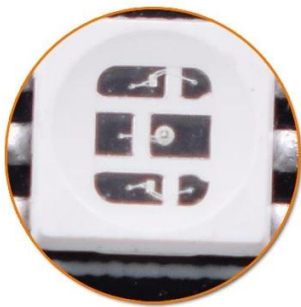

After

Before

Product Details

Our high quality 3535 led ✓

Rigid construction ✓

Waterproof ✓

Other led ✗

QUALITY ABS PLASTIC WITH LED LIGHTS

This excellent ABS material will prevent scratch, water, and corrosion and will not fade even exposed for a long time. White color is the best light you can have for snow trails or at night.

RGB

**Color
Selection**

PLUG AND PLAY DESIGN

no drilling required

Zip Ties

Controller

LED Driver