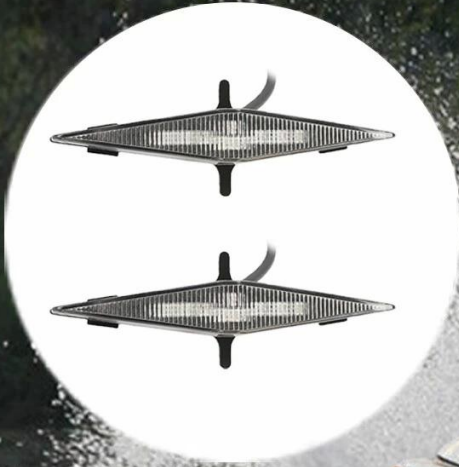

After

Before

Product Details

Our high quality 3535 led ✓

Rigid construction ✓

Waterproof ✓

Other led ✗

QUALITY ABS PLASTIC WITH LED LIGHTS

This excellent ABS material will prevent scratch, water, and corrosion and will not fade even exposed for a long time. White color is the best light you can have for snow trails or at night.

RGB

**Color
Selection**

PLUG AND PLAY DESIGN

no drilling required

Zip Ties

Controller

LED Driver