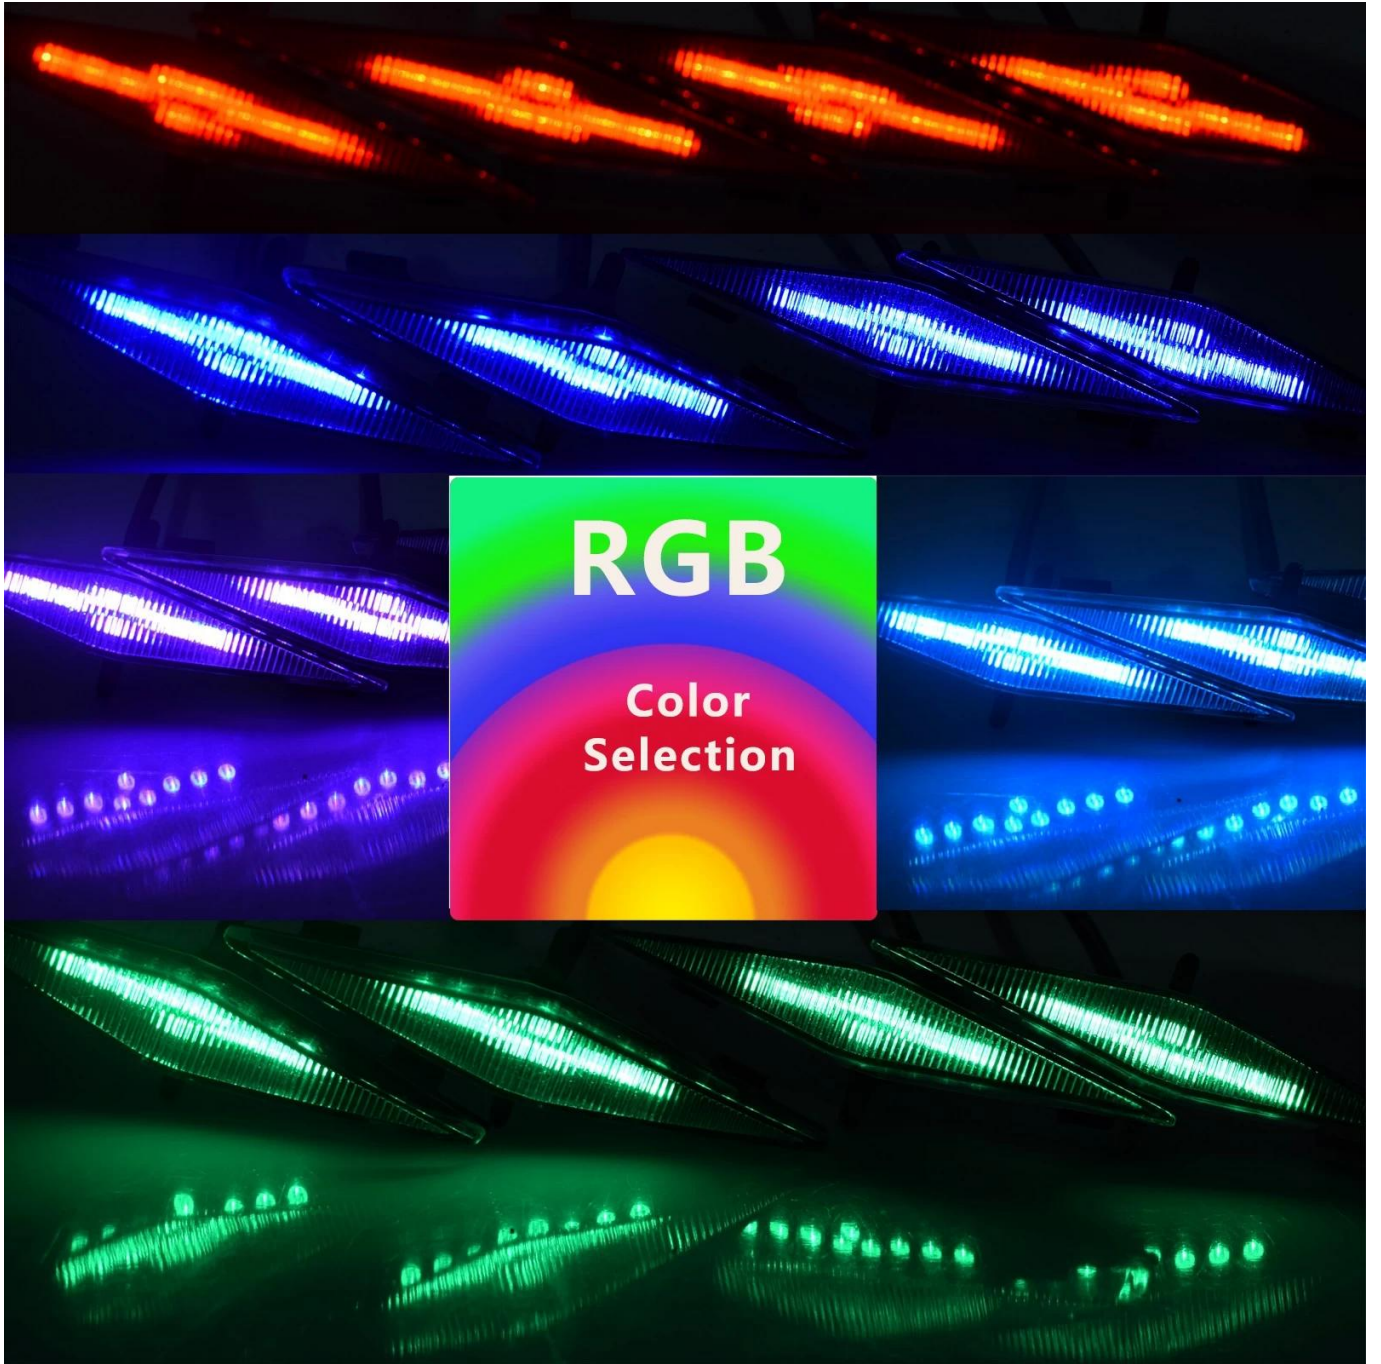

After

Before

Product Details

Our high quality 3535 led ✓

Rigid construction ✓

Waterproof ✓

Other led ✗

QUALITY ABS PLASTIC WITH LED LIGHTS

This excellent ABS material will prevent scratch, water, and corrosion and will not fade even exposed for a long time. White color is the best light you can have for snow trails or at night.

RGB

**Color
Selection**

PLUG AND PLAY DESIGN

no drilling required

Zip Ties

Controller

LED Driver