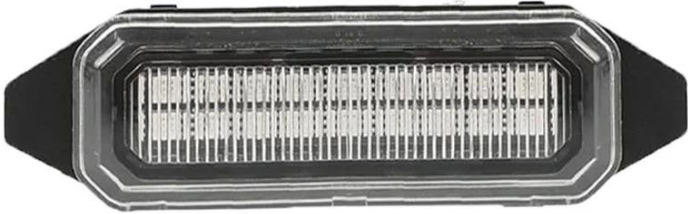

FOR TOYOTA RAV4 2020

Before

After

Product Details

Our high quality 3535 led ✓
Rigid construction ✓
Waterproof ✓

Other led ✗

WATERPROOF DESIGN

Zip Ties

Controller

LED Driver

PLUG AND PLAY DESIGN

no drilling required