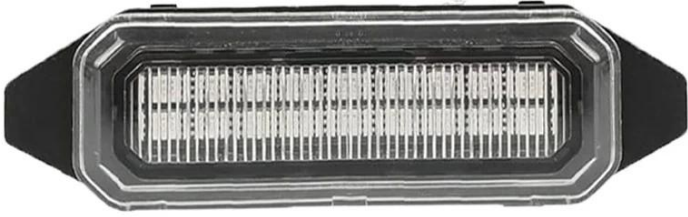

FOR TOYOTA RAV4 2020

Before

After

Product Details

Our high quality 3535 led ✓
Rigid construction ✓
Waterproof ✓

Other led ✗

WATERPROOF DESIGN

Zip Ties

Controller

LED Driver

PLUG AND PLAY DESIGN

no drilling required