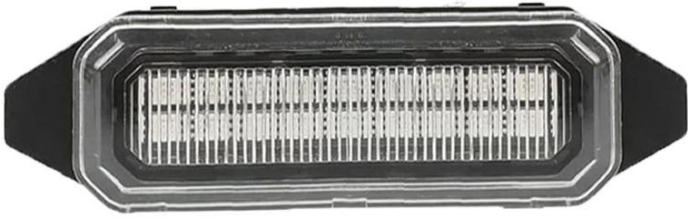

FOR TOYOTA RAV4 2020

Before

After

Product Details

Our high quality 3535 led ✓
Rigid construction ✓
Waterproof ✓

Other led ✗

WATERPROOF DESIGN

Zip Ties

Controller

LED Driver

PLUG AND PLAY DESIGN

no drilling required