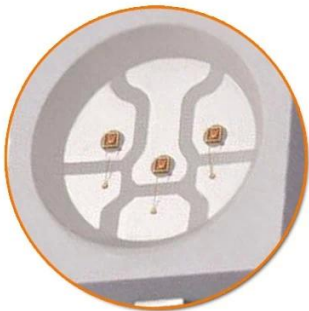

FOR TOYOTA RAV4 2020

Before

After

Product Details

Our high quality 3535 led ✓
Rigid construction ✓
Waterproof ✓

Other led ✗

WATERPROOF DESIGN

Zip Ties

Controller

LED Driver

PLUG AND PLAY DESIGN

no drilling required