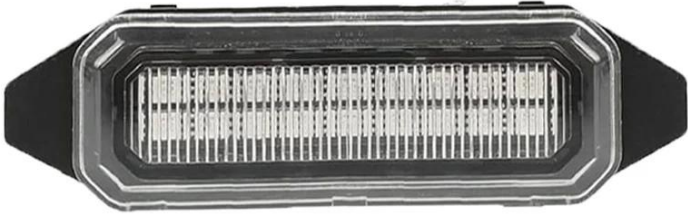

FOR TOYOTA RAV4 2020

Before

After

Product Details

Our high quality 3535 led ✓
Rigid construction ✓
Waterproof ✓

Other led ✗

WATERPROOF DESIGN

Zip Ties

Controller

LED Driver

PLUG AND PLAY DESIGN

no drilling required